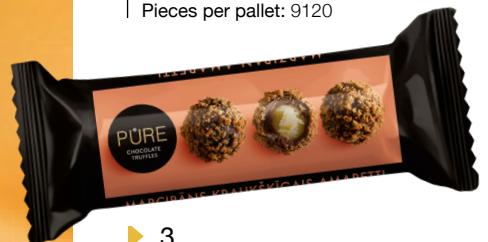

▶ 3

Chocolate truffles with marzipan cream filling and crunchy amaretti biscuit garnish

Product code: C0020935
EAN: 4751011197536
Pieces in box: 4
Weight per piece: 32 g
Pieces per crt.: 20
Pieces per pallet: 9120